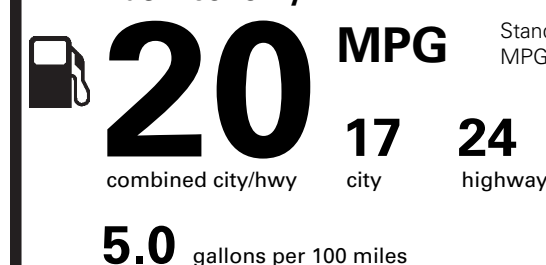

Fuel Economy

Standard SUVs range from 13 to 93 MPG. The best vehicle rates 136 MPGe.

You spend **$2,500**

more in fuel costs over 5 years compared to the average new vehicle.

Annual fuel cost **$2,000**